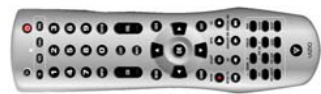

L42 HDTV

VIZIO L42 HDTV

High Definition Flat Panel Liquid Crystal TV

FEATURES

- 42" Diagonal, 16:9 Aspect Ratio, Active Matrix TFT Liquid Crystal Display (LCD)
- High Definition Television (HDTV) with a native resolution of 1366 x 768
- Industry leading 800:1 Contrast Ratio
- Built-in HDTV digital tuner supporting NTSC/ATSC local HD and digital channels via antenna, and unscrambled HD and digital cable channels
- High Brightness (500 cd/m²) providing a more vivid, brilliant picture in any environment
- 30-bit color depth supporting 16.7 million colors
- Multiple video format support with HDMI, component video, composite video, S-Video and RF antenna inputs allows you to enjoy video from a variety of sources
- Wide viewing angle (178°) so that everyone can view the picture from practically anywhere in the room
- PIP (Picture in Picture) and POP (side-by-side) for ultimate video enjoyment while watching 2 video programs at the same time
- 50,000 Hour Lamp Life provides over 27 years of use before half brightness (based on an average of 6 hours / day use)
- VIZIO Universal Remote Control and stand included